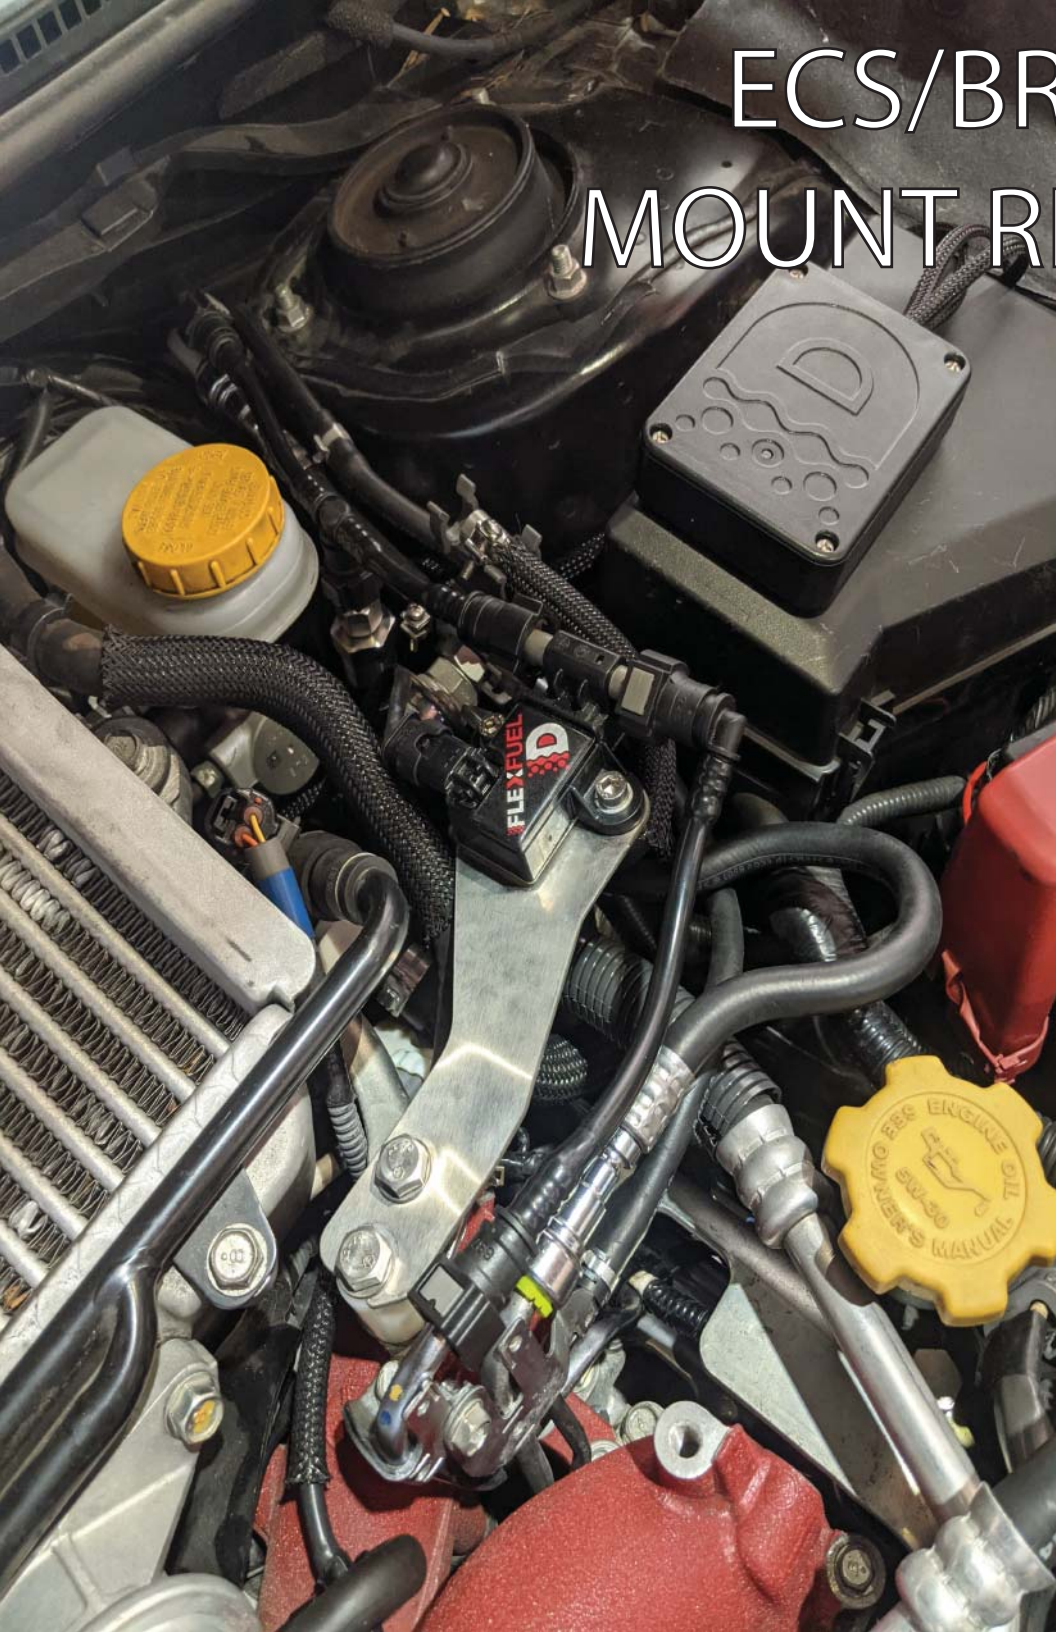

08 - 14 STI
SIMPLE GUIDE

WIRE PATHING

RED = ECA

BLUE = TGV

YLW = O2

*GRN = FPS-TGV

*Applies to customers
who purchased an
FPS

D BOX PLACEMENT

ECS/BRACKET MOUNT REFERENCE

TGV HARNESS REFERENCE

REAR O2
HARNESS REFERENCE