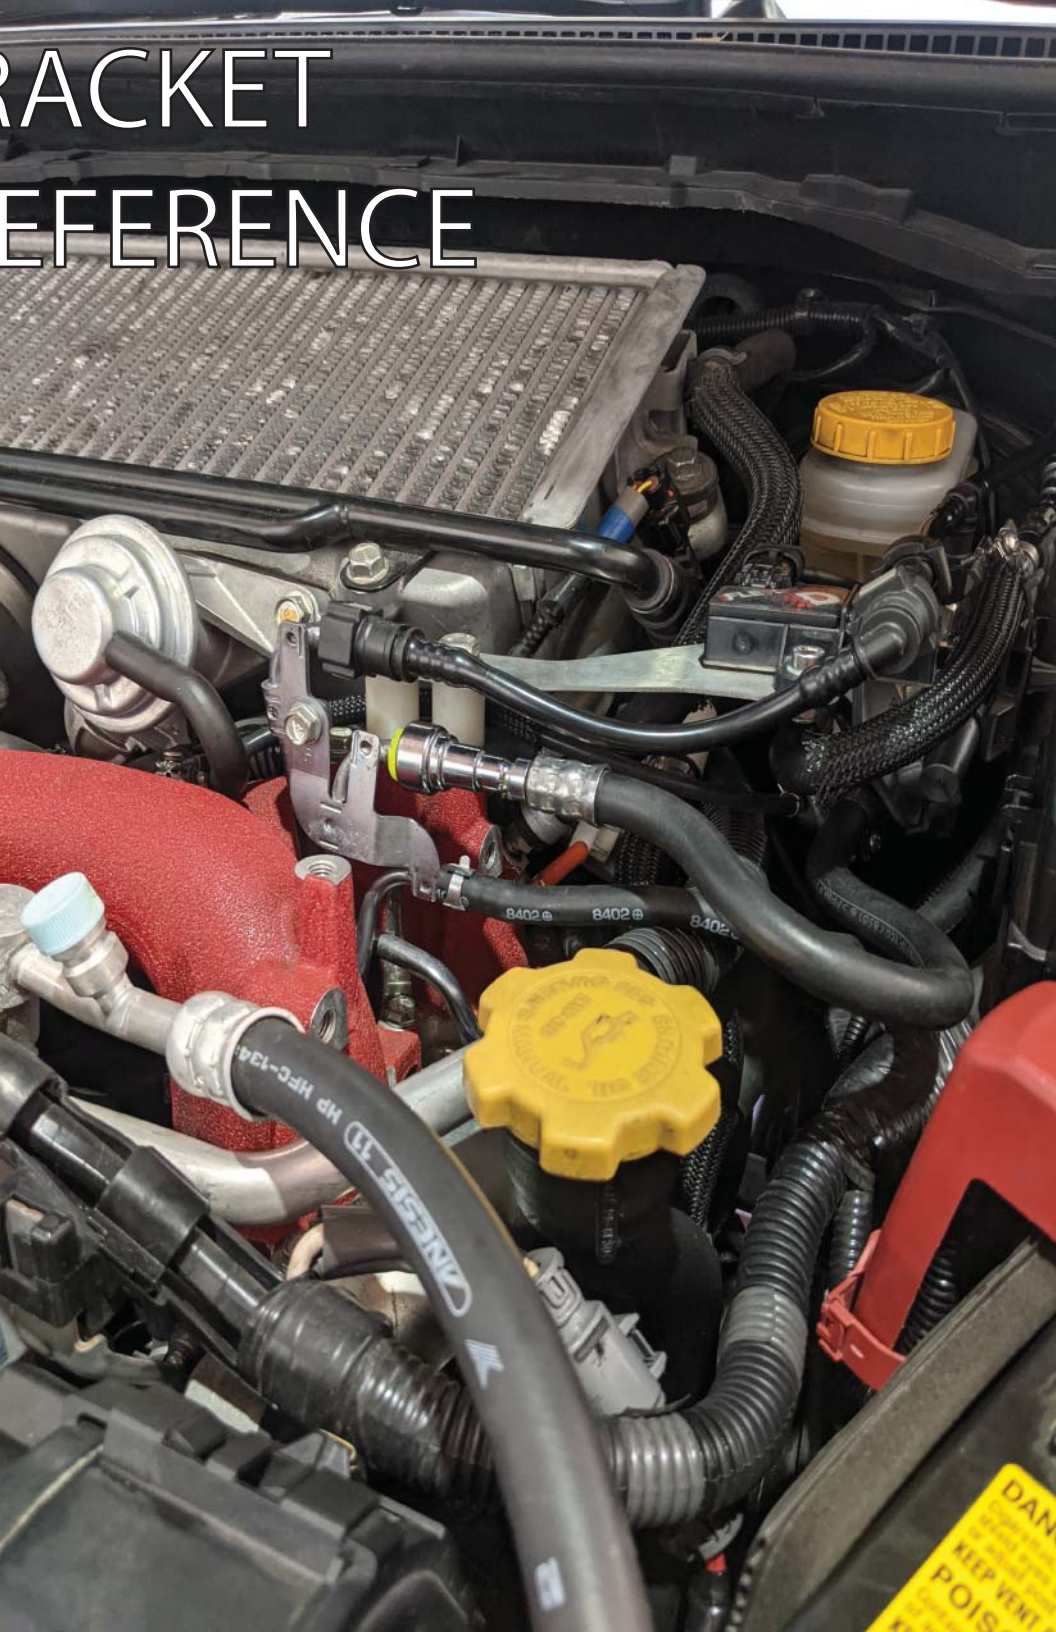

08 - 14 STI
SIMPLE GUIDE

WIRE PATHING

RED = ECA

BLUE = TGV

YLW = O2

*GRN = FPS-TGV

*Applies to customers
who purchased an
FPS

D BOX PLACEMENT

ECS/BRACKET MOUNT REFERENCE

TGV HARNESS REFERENCE

REAR O2
HARNESS REFERENCE