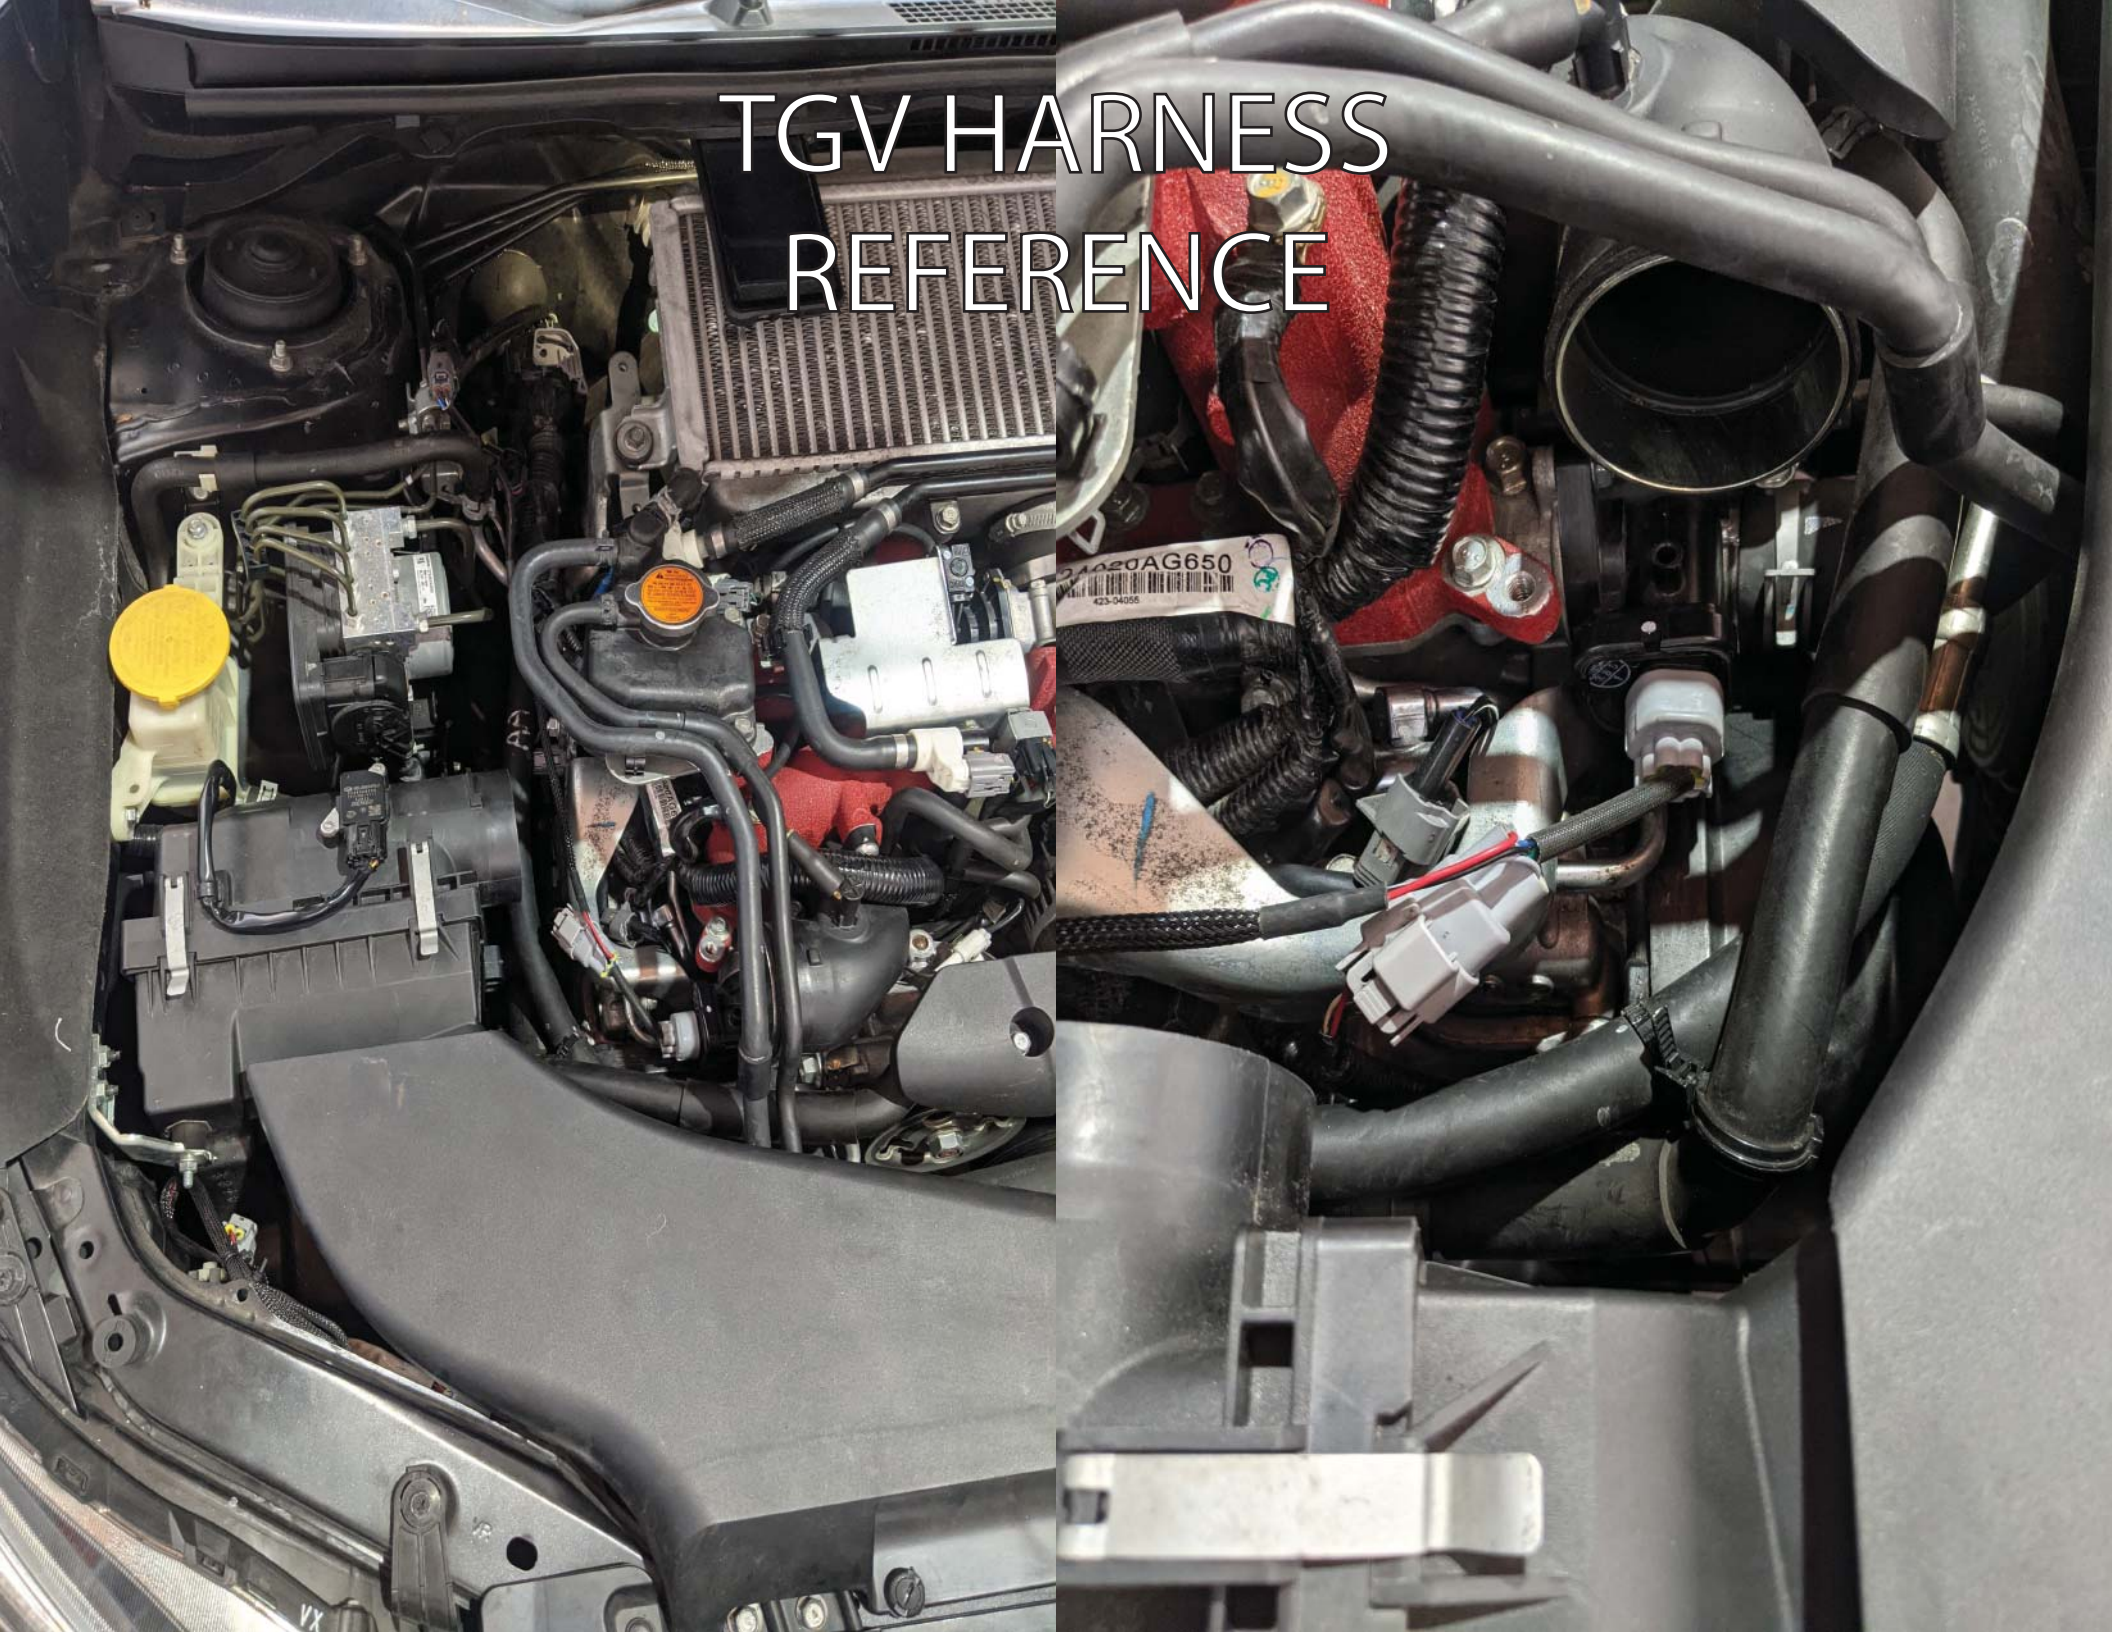

TGV HARNESS REFERENCE