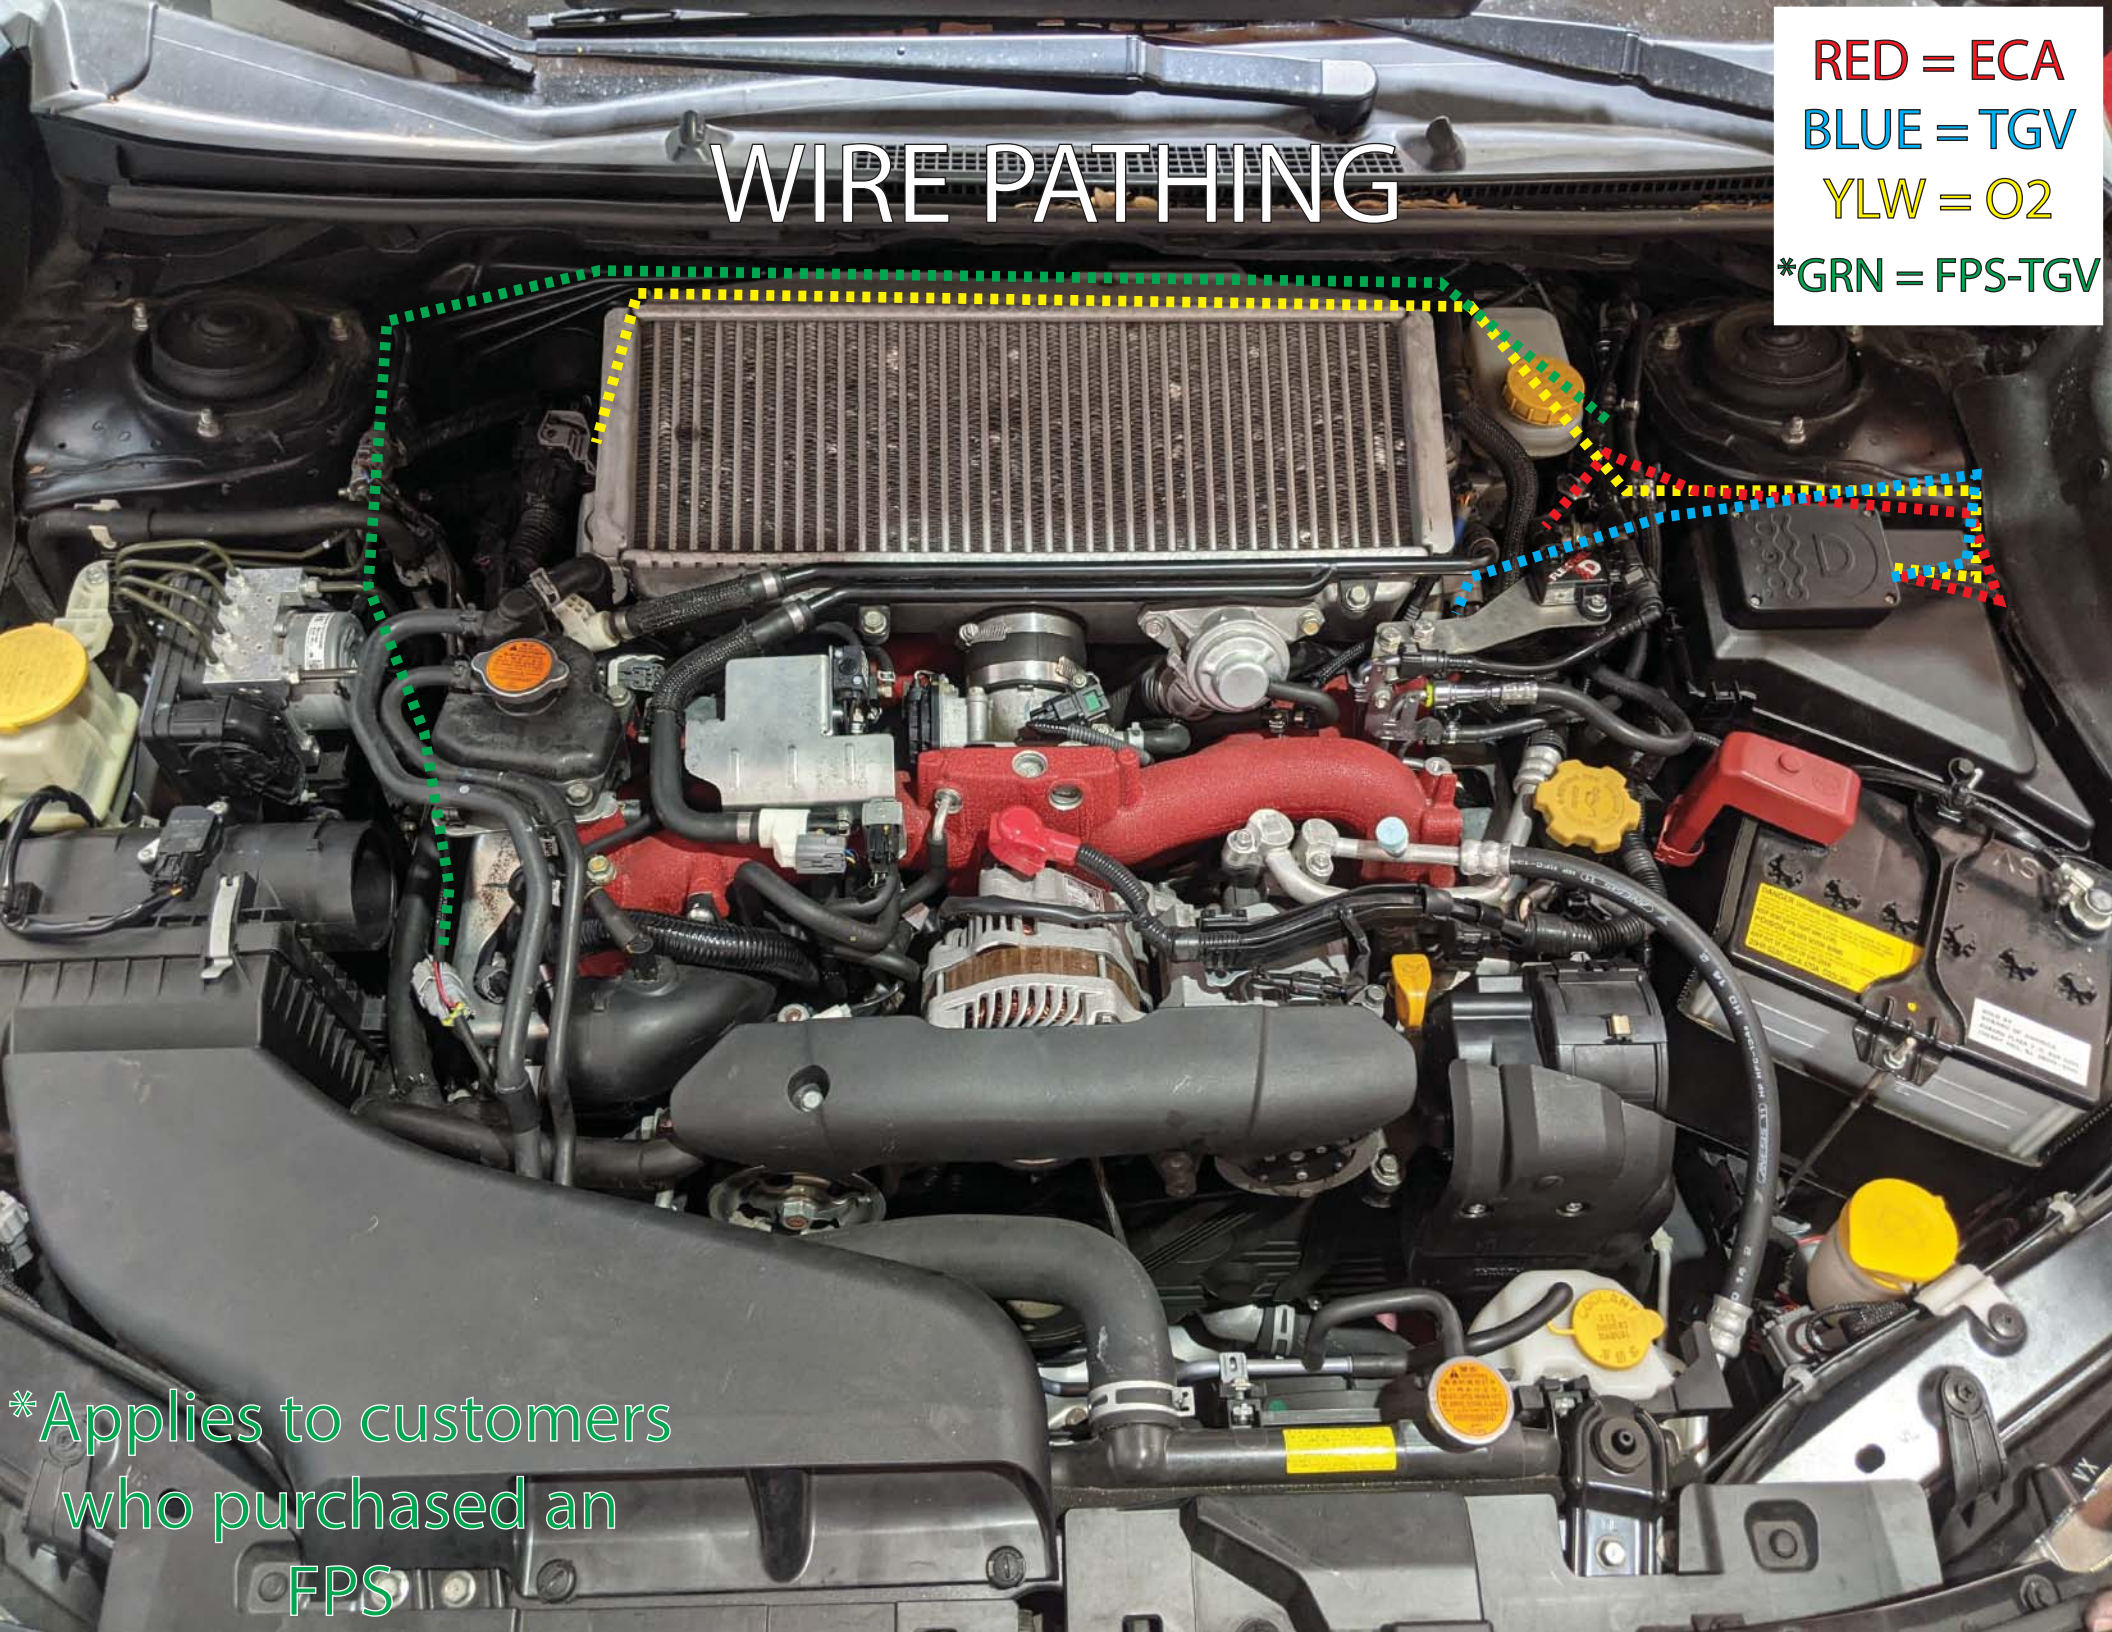

08 - 14 STI
SIMPLE GUIDE

WIRE PATHING

RED = ECA

BLUE = TGV

YLW = O2

*GRN = FPS-TGV

*Applies to customers
who purchased an
FPS

D BOX PLACEMENT

ECS/BRACKET MOUNT REFERENCE

TGV HARNESS REFERENCE

REAR O2
HARNESS REFERENCE