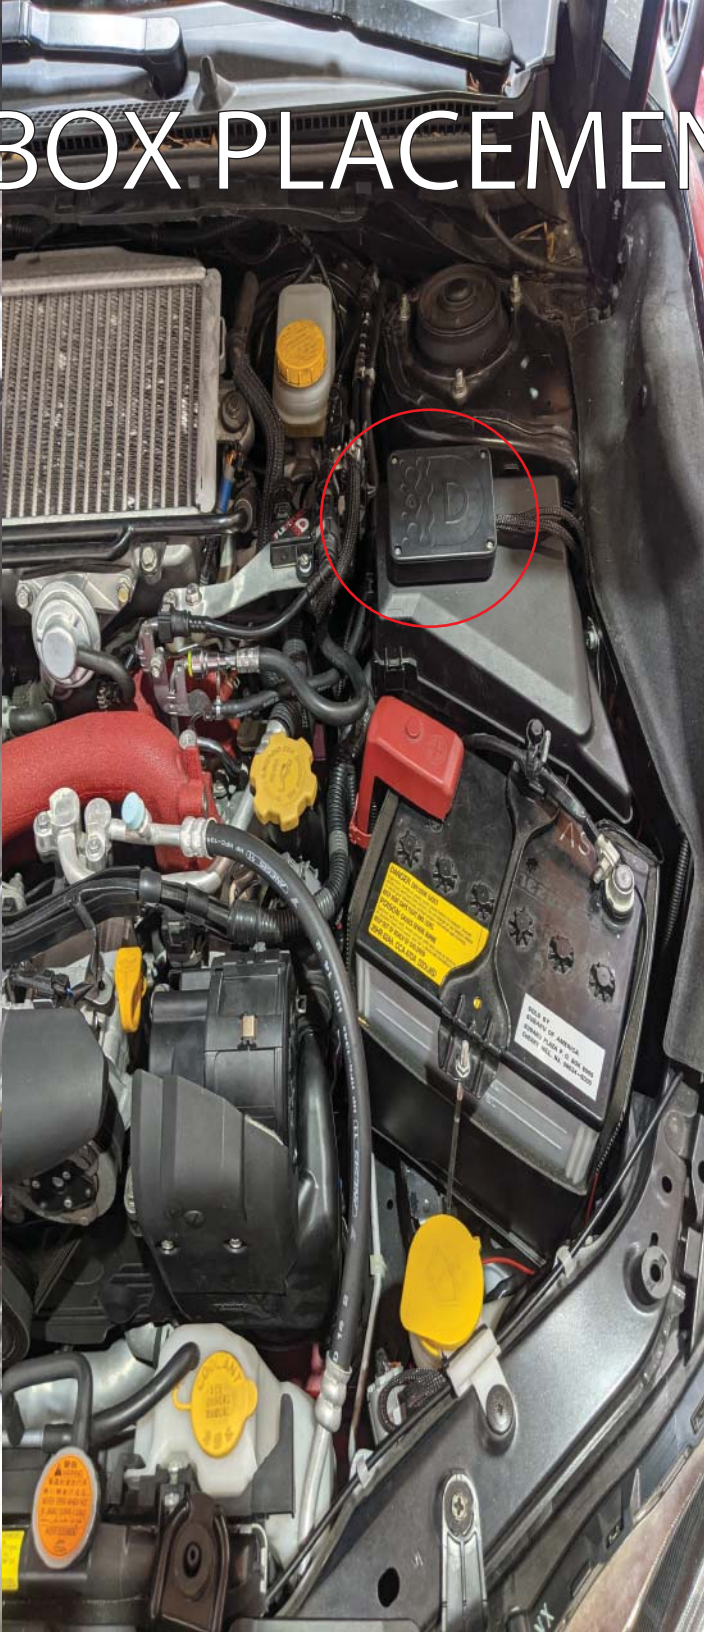

08 - 14 STI
SIMPLE GUIDE

WIRE PATHING

RED = ECA

BLUE = TGV

YLW = O2

*GRN = FPS-TGV

*Applies to customers
who purchased an
FPS

D BOX PLACEMENT

ECS/BRACKET MOUNT REFERENCE

TGV HARNESS REFERENCE

REAR O2
HARNESS REFERENCE